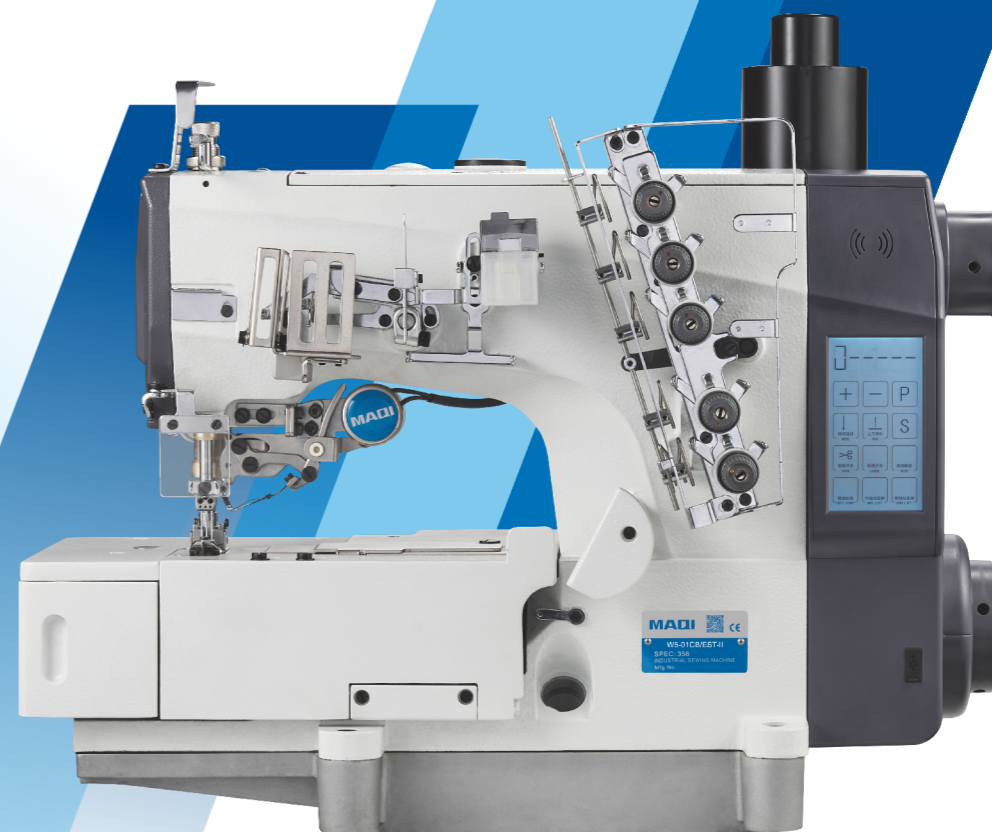

*产品因技术的发展在不断更新中，参数、图片、机型特点等如有变更，恕不另行通知。

*If the machine technical parameter, photo, character have changed due to machine constantly updating, no specially informing

MAQI

W5

平台式电脑绷缝机

Flat bed computerized interlock sewing machine