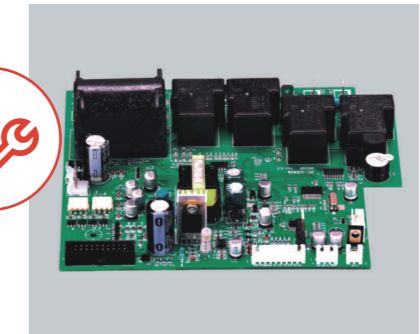

07 自主知识产权电控，保修期限长
Self-produced electronic control Warranty is longer than the competitor